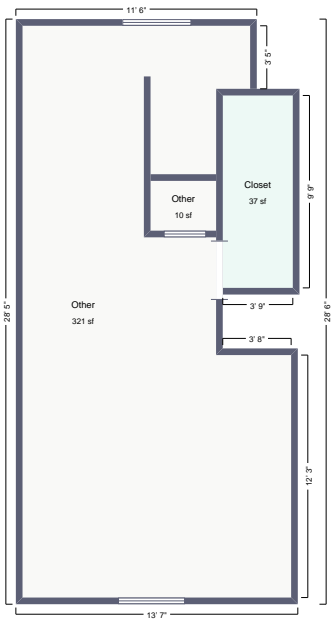

Room Plan

2622 Coolidge St, Madison, WI

Approximately 617 sf total

Room Plan

2622 Coolidge St, Madison, WI

Approximately 368 sf total

made with
polycam